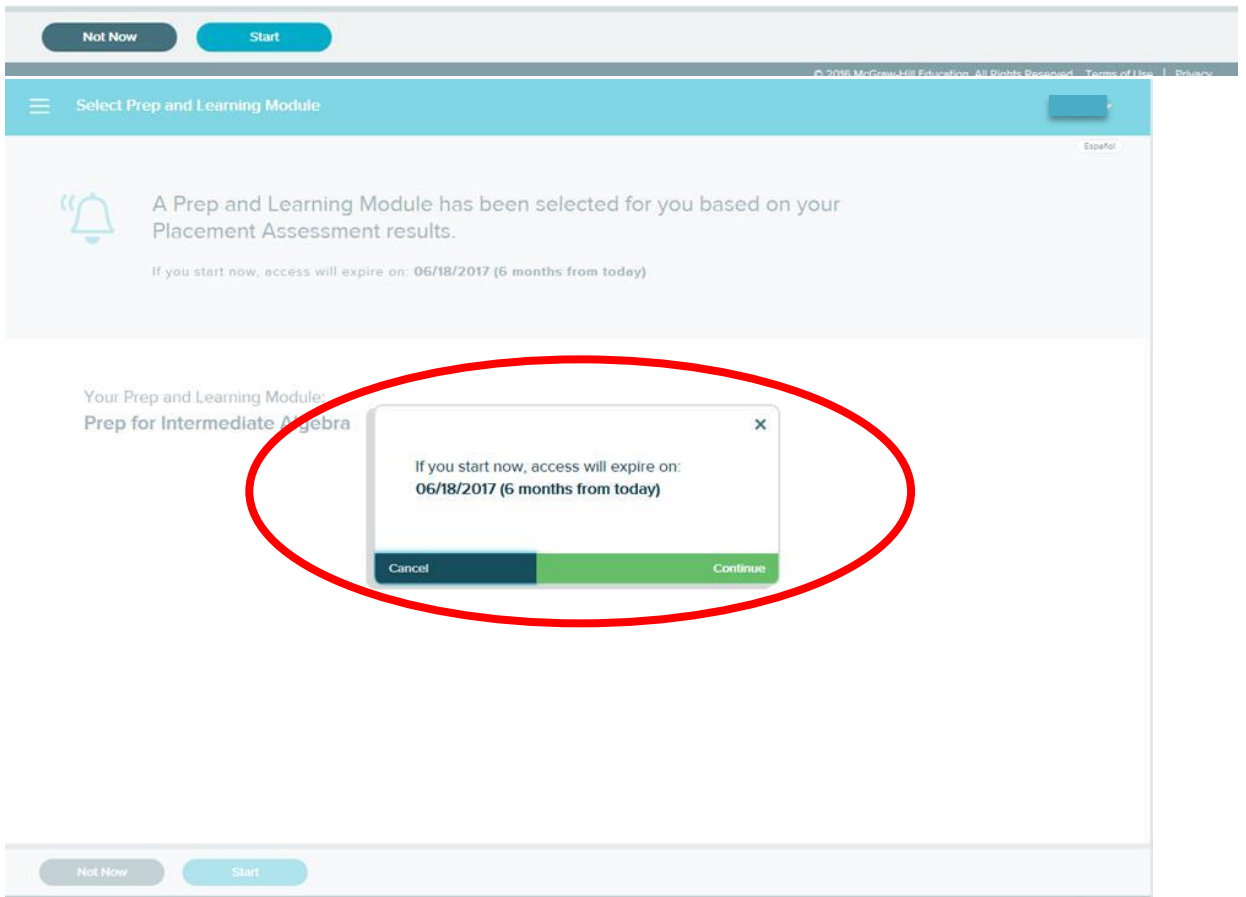

2. Starting the Prep & Learning modules begins 6 months of access.