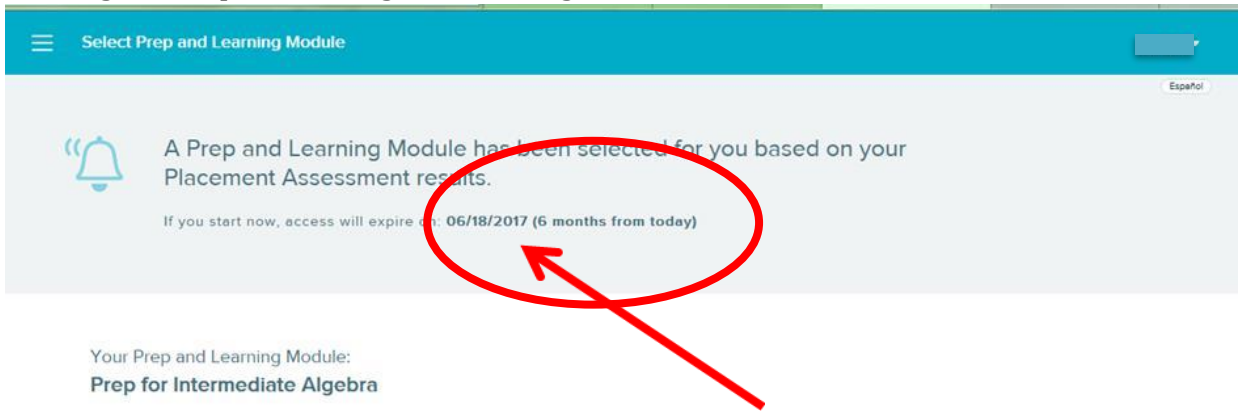

2. Starting the Prep & Learning modules begins 6 months of access.