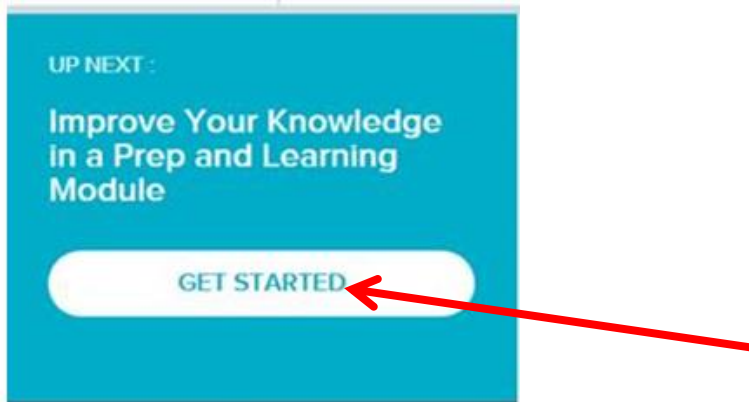

ALEKS Prep & Learning modules instruction

Logging In:

Go to my.harpercollege.edu and log into [My Harper Student Portal](#).

- Need assistance logging in?
Contact the Student Service Desk at 847.925.6866 or studentsd@harpercollege.edu.

Accessing Prep & Learning Modules

Directions for students to access their Prep & Learning Modules:

1. Start by clicking on the **GET STARTED** button. Please note: messaging will change to **CONTINUE MY PATH** after accessing the modules for the first time.