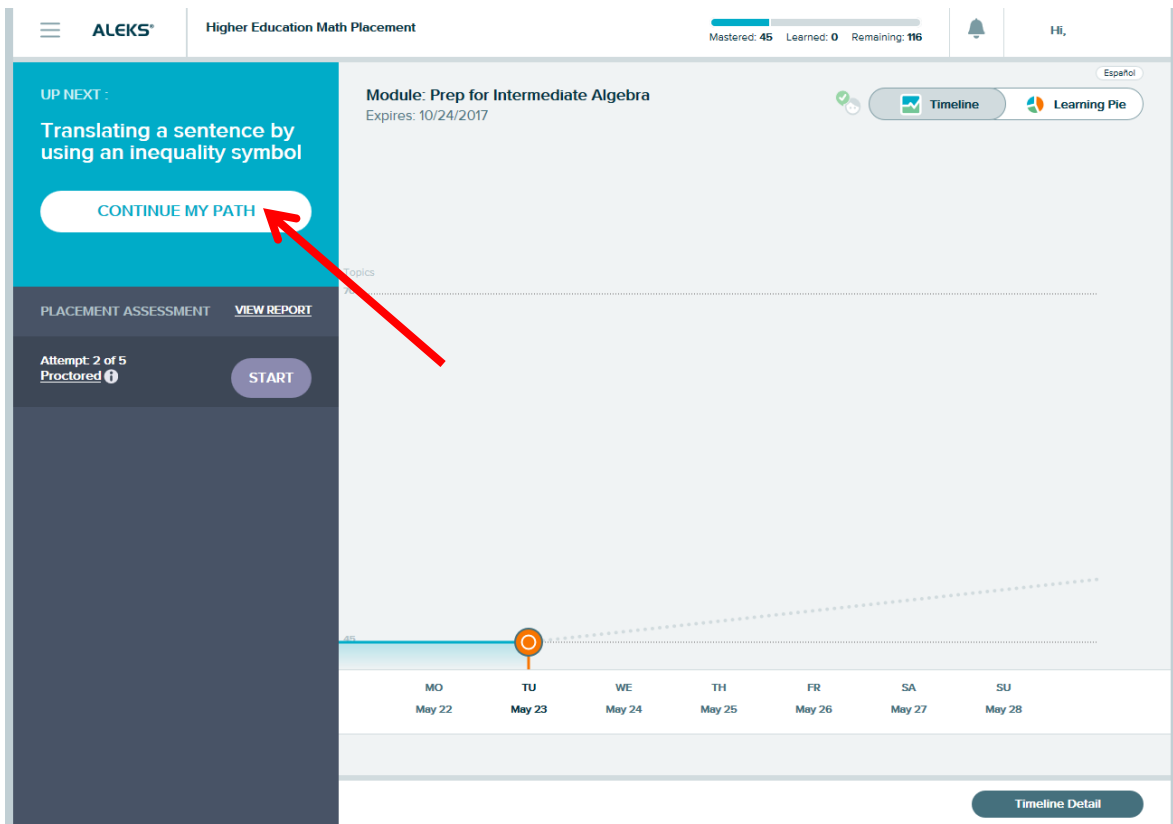

Accessing Prep & Learning Modules

Directions for students to access their Prep & Learning Modules:

1. Start by clicking on the **GET STARTED** button. Please note: messaging will change to **CONTINUE MY PATH** after accessing the modules for the first time.