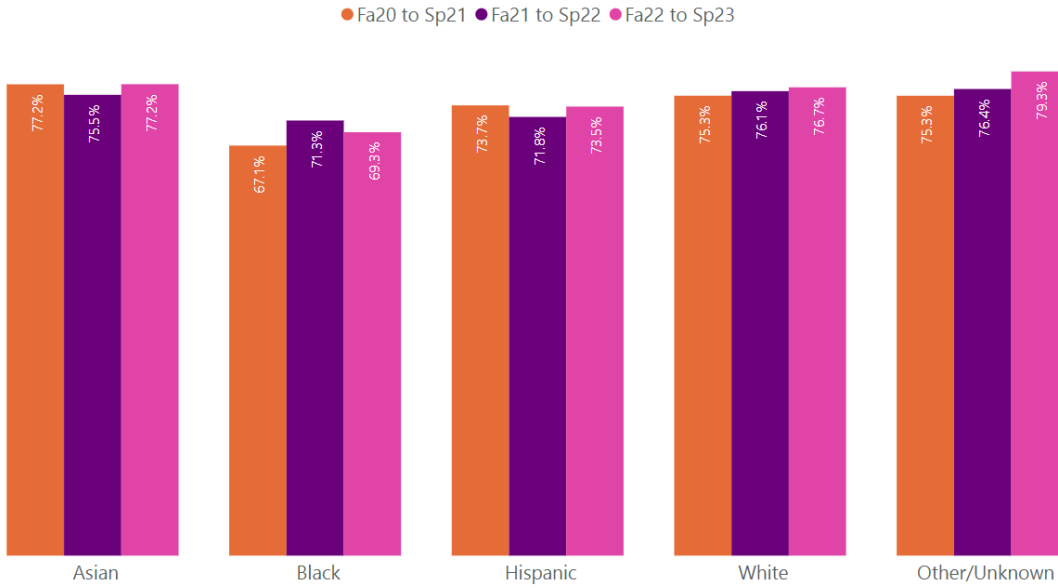

Course success

	Fall 2020	Fall 2021	Fall 2022
Academic Support Center (ASC)	82.0%	78.5%	79.3%
Overall	70.9%	69.6%	72.7%

Overall by R-E

Course Success Rate for Last Three Fall Semesters

ASC by R-E

Course Success Rate by Ethnicity

Fall-to-Spring Persistence

	FA20-SP21	FA21-SP22	FA22-SP23
Academic Support Center (ASC)	86.5%	85.5%	88.0%
Overall	74.7%	74.5%	75.5%

Overall by Race/Ethnicity

ASC by Race/Ethnicity