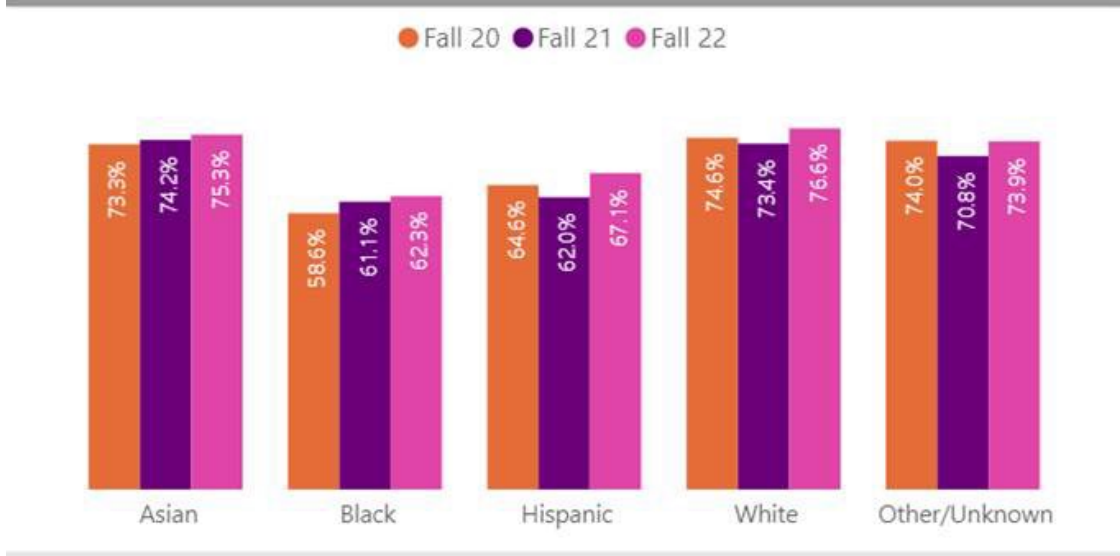

Course success

	Fall 2020	Fall 2021	Fall 2022
Academic Support Center (ASC)	82.0%	78.5%	79.3%
Overall	70.9%	69.6%	72.7%

Overall by R-E

Course Success Rate for Last Three Fall Semesters

ASC by R-E

Course Success Rate by Ethnicity