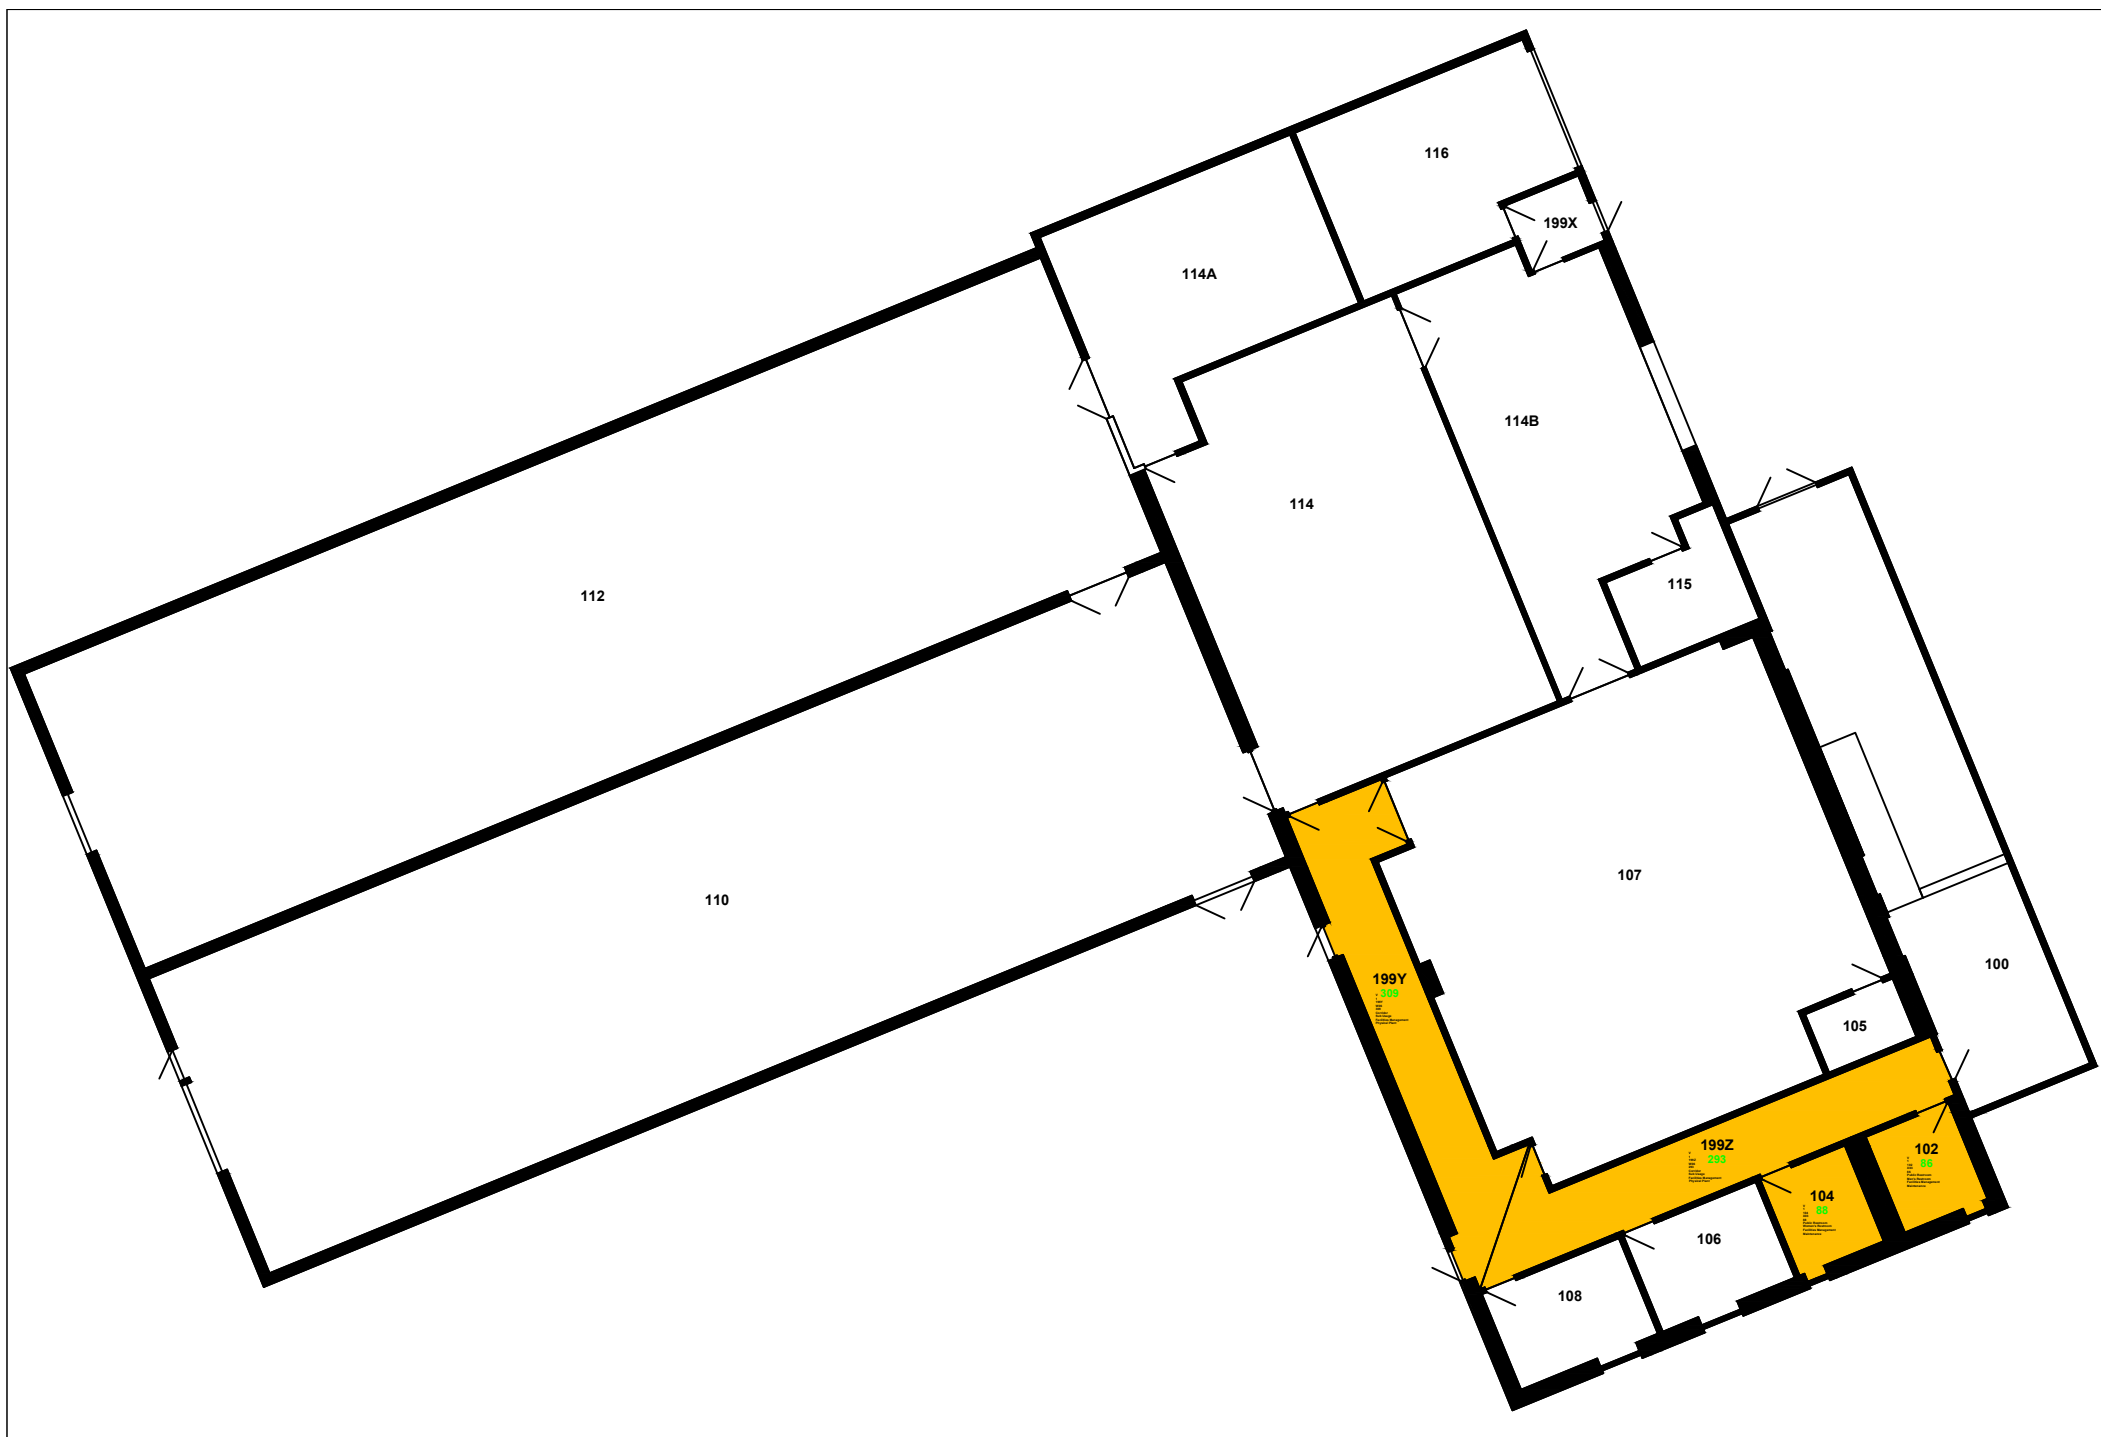

Tornado Shelter - P-1
 03/03/2016

- Private Access
- Public Access
- Level Door

Harper College
 1200 W. Algonquin Rd
 Palatine, IL 60067
 847 925-6000

Tornado Shelter - S-1
 03/03/2016

- Private Access
- Public Access
- Level Door