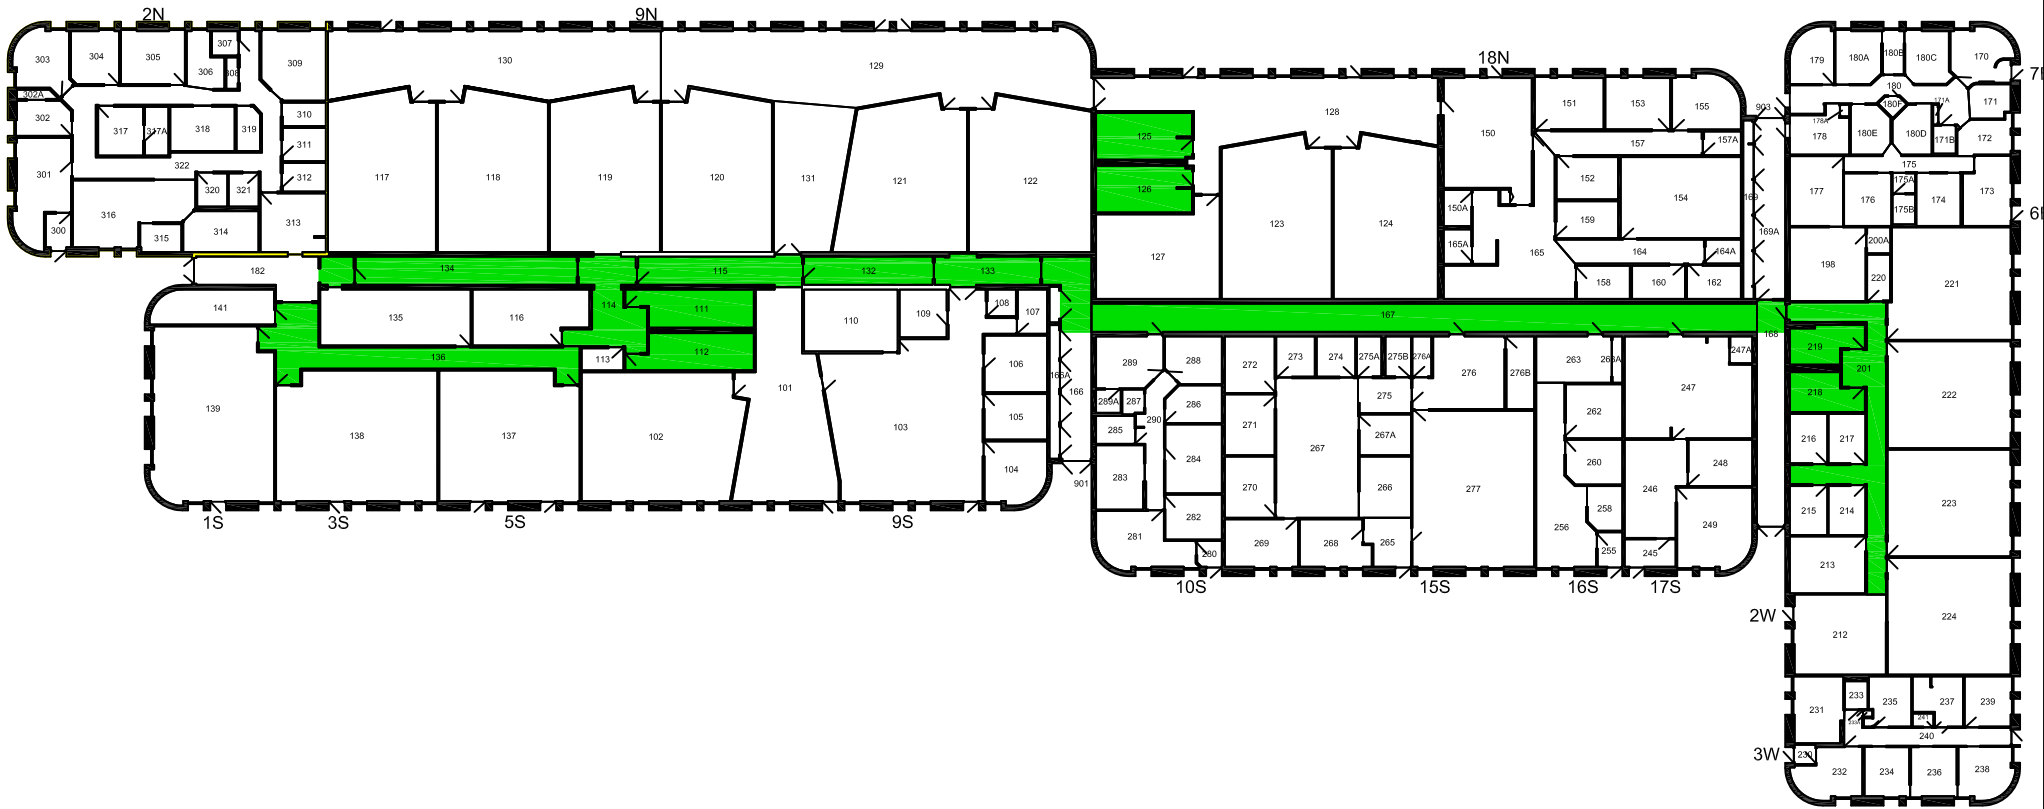

Harper College

1200 W. Algonquin Rd
Palatine, IL 60067
847 925-6000

Tornado Shelter - HPC

03/03/2016

- Private Access
- Public Access
- Level Door