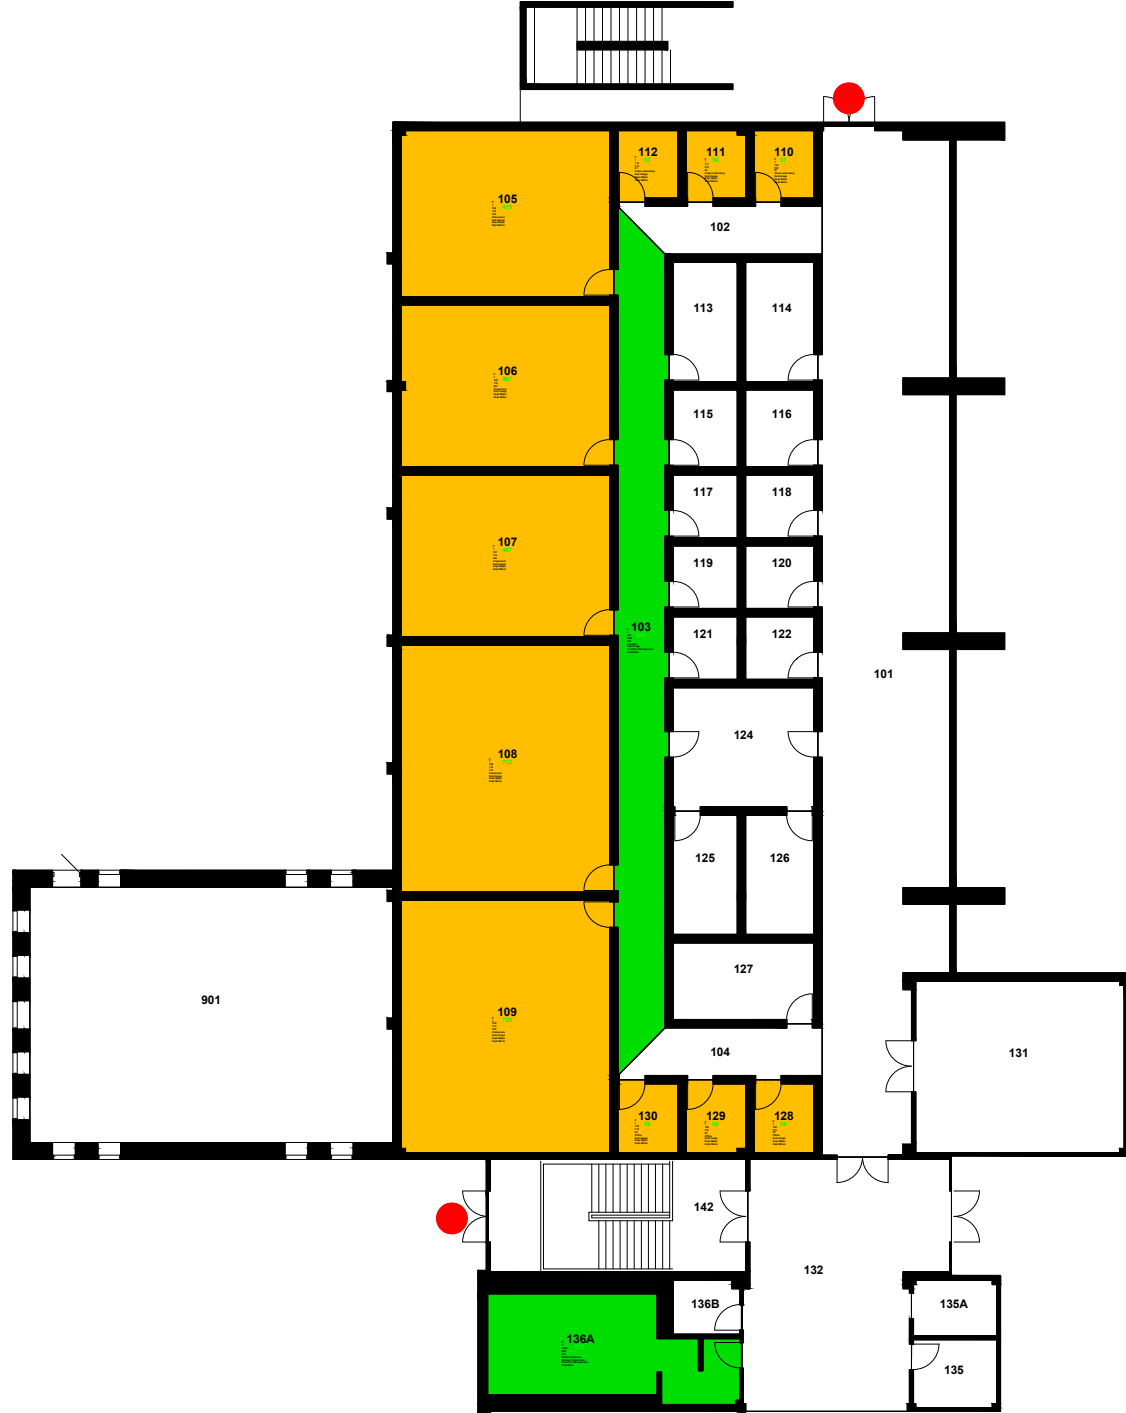

Harper College

1200 W. Algonquin Rd
 Palatine, IL 60067
 847 925-6000

Tornado Shelter - M-1

09/06/2018

- Private Access
- Public Access
- Level Door

Harper College
 1200 W. Algonquin Rd
 Palatine, IL 60067
 847 925-6000