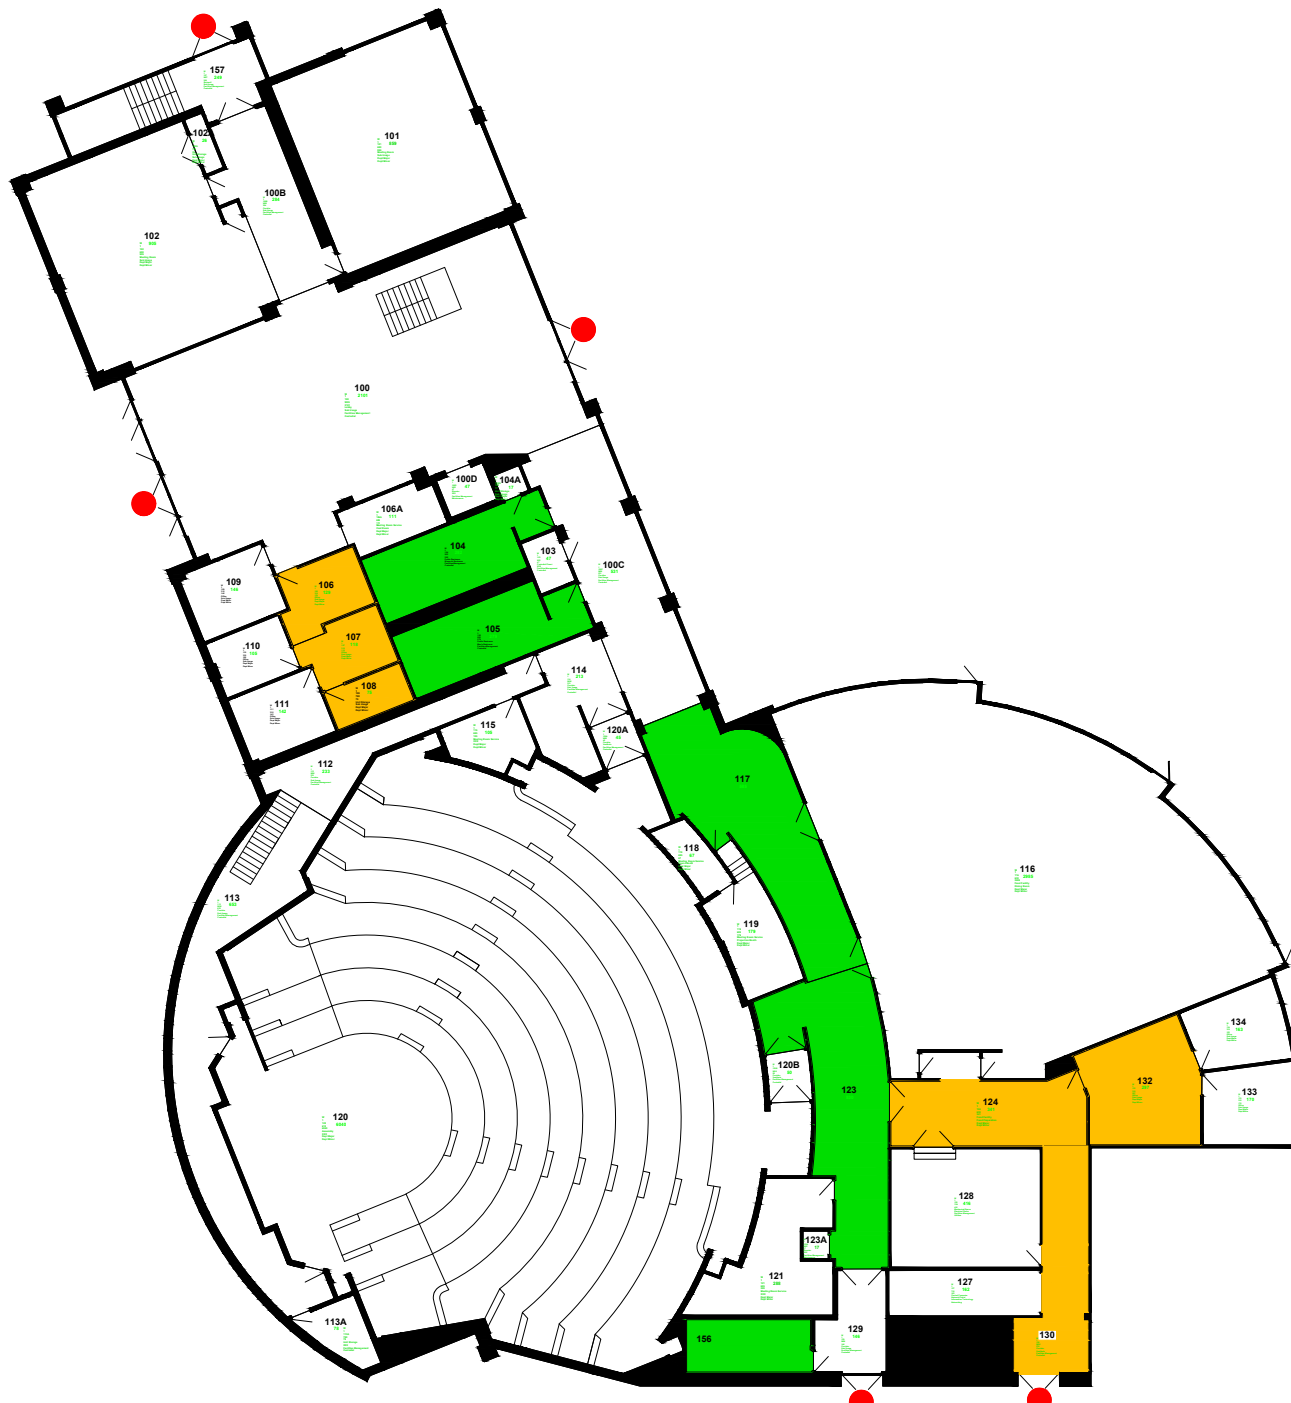

Harper College
1200 W. Algonquin Rd
Palatine, IL 60067
847 925-6000

Tornado Shelter - W-1
03/03/2016

Private Access
Public Access
Level Door