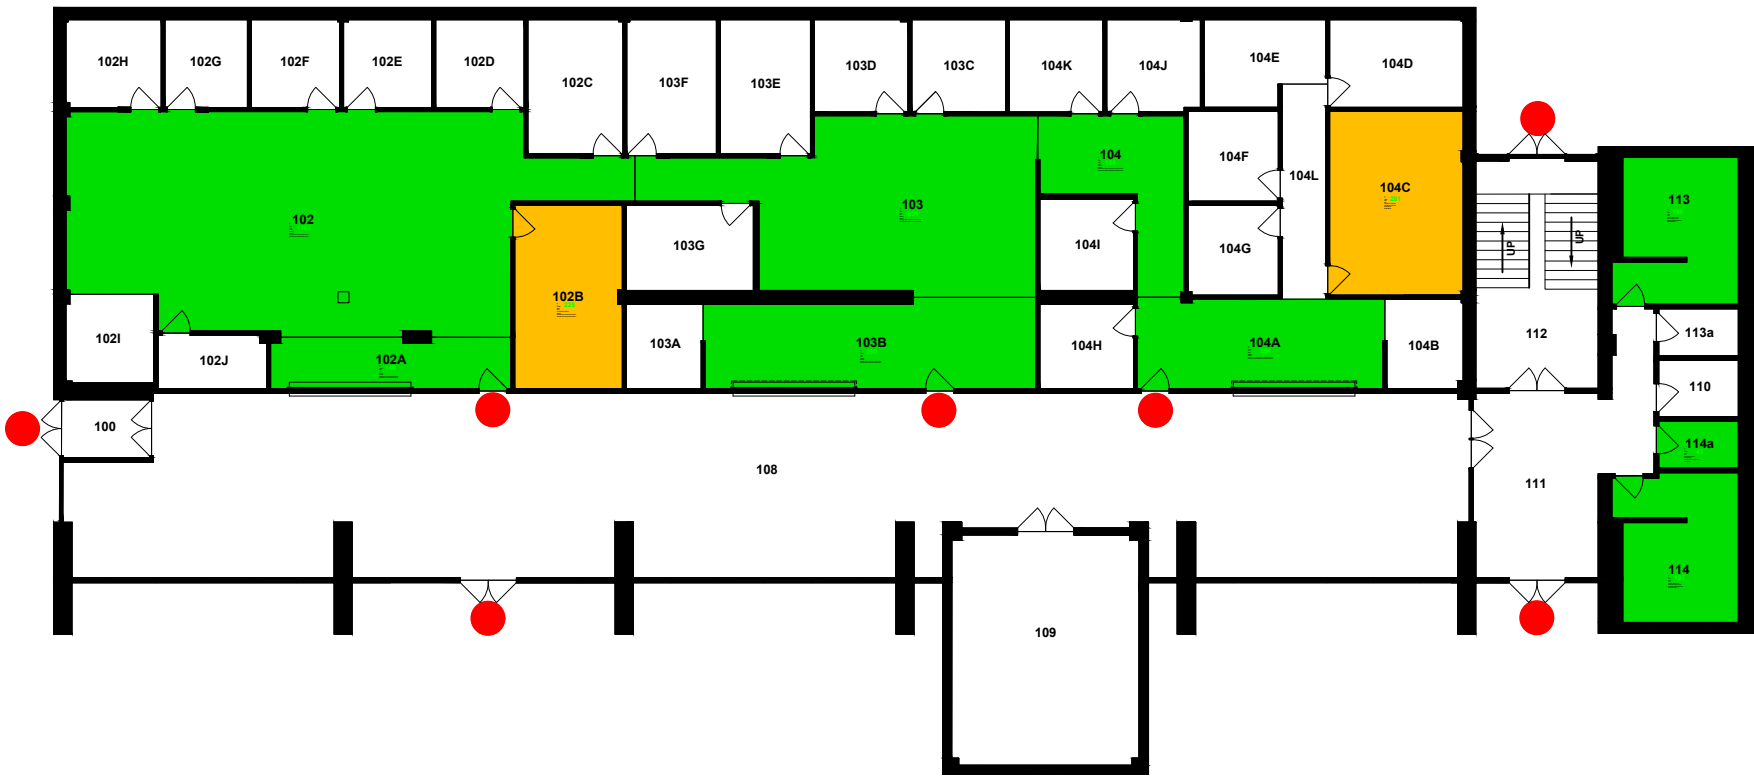

Tornado Shelter Map - B-1
 04/04/2018

- Private Access
- Public Access
- Level Door

Harper College
 1200 W. Algonquin Rd
 Palatine, IL 60067
 847 925-6000

Tornado Shelter Map - C-1

03/03/2016

- Private Access
- Public Access
- Level Door