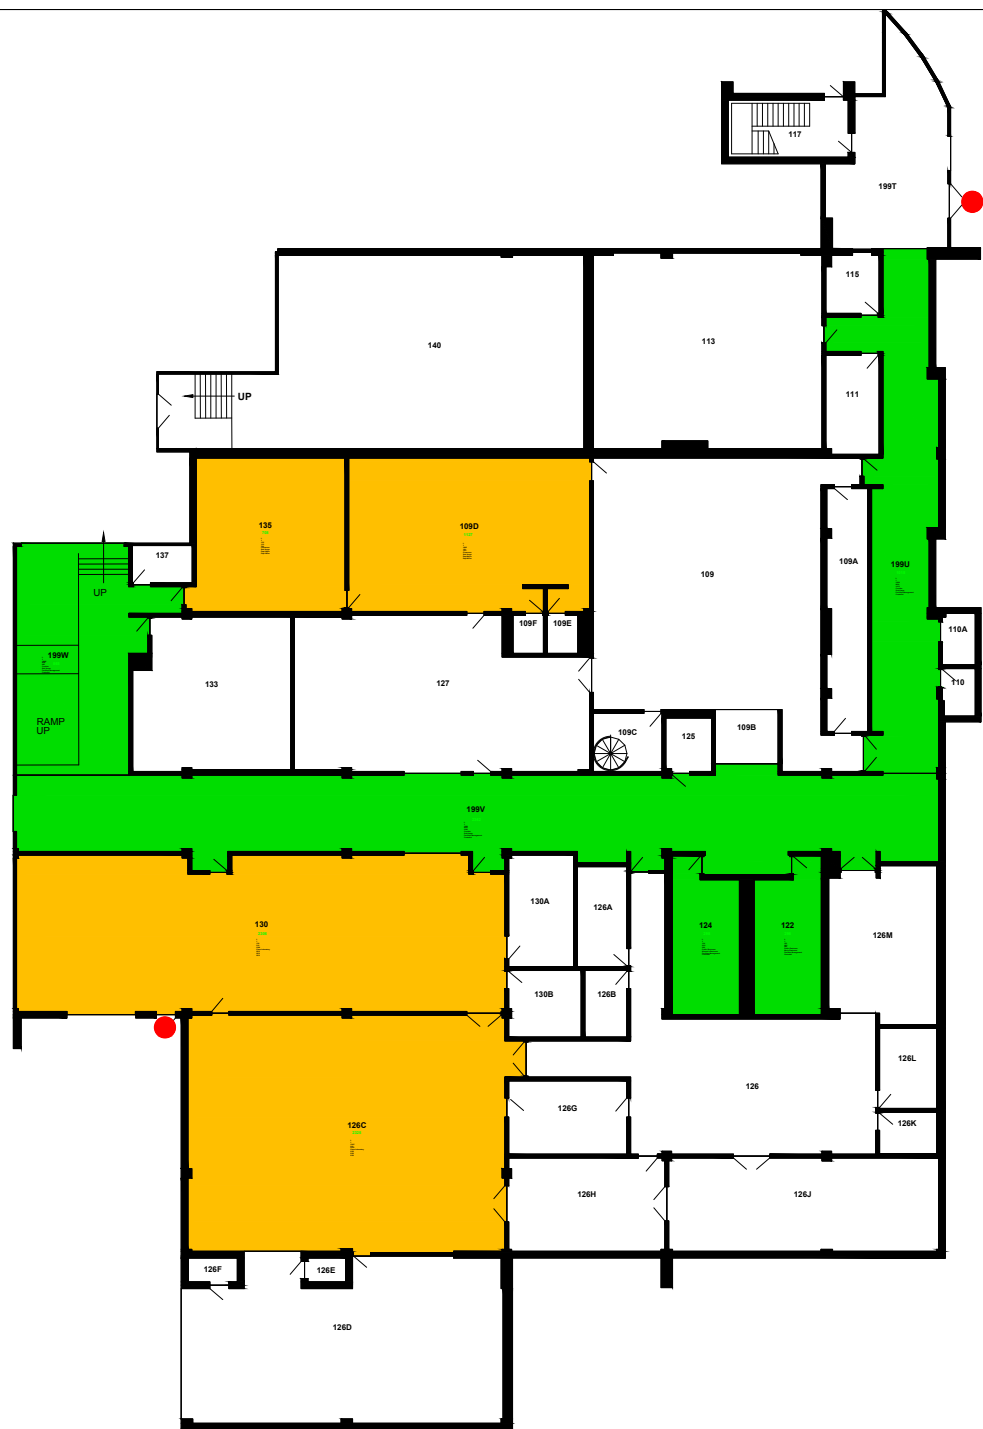

Harper College
1200 W. Algonquin Rd
Palatine, IL 60067
847 925-6000

Tornado Shelter - L-1
03/03/2016

- Private Access
- Public Access
- Level Door