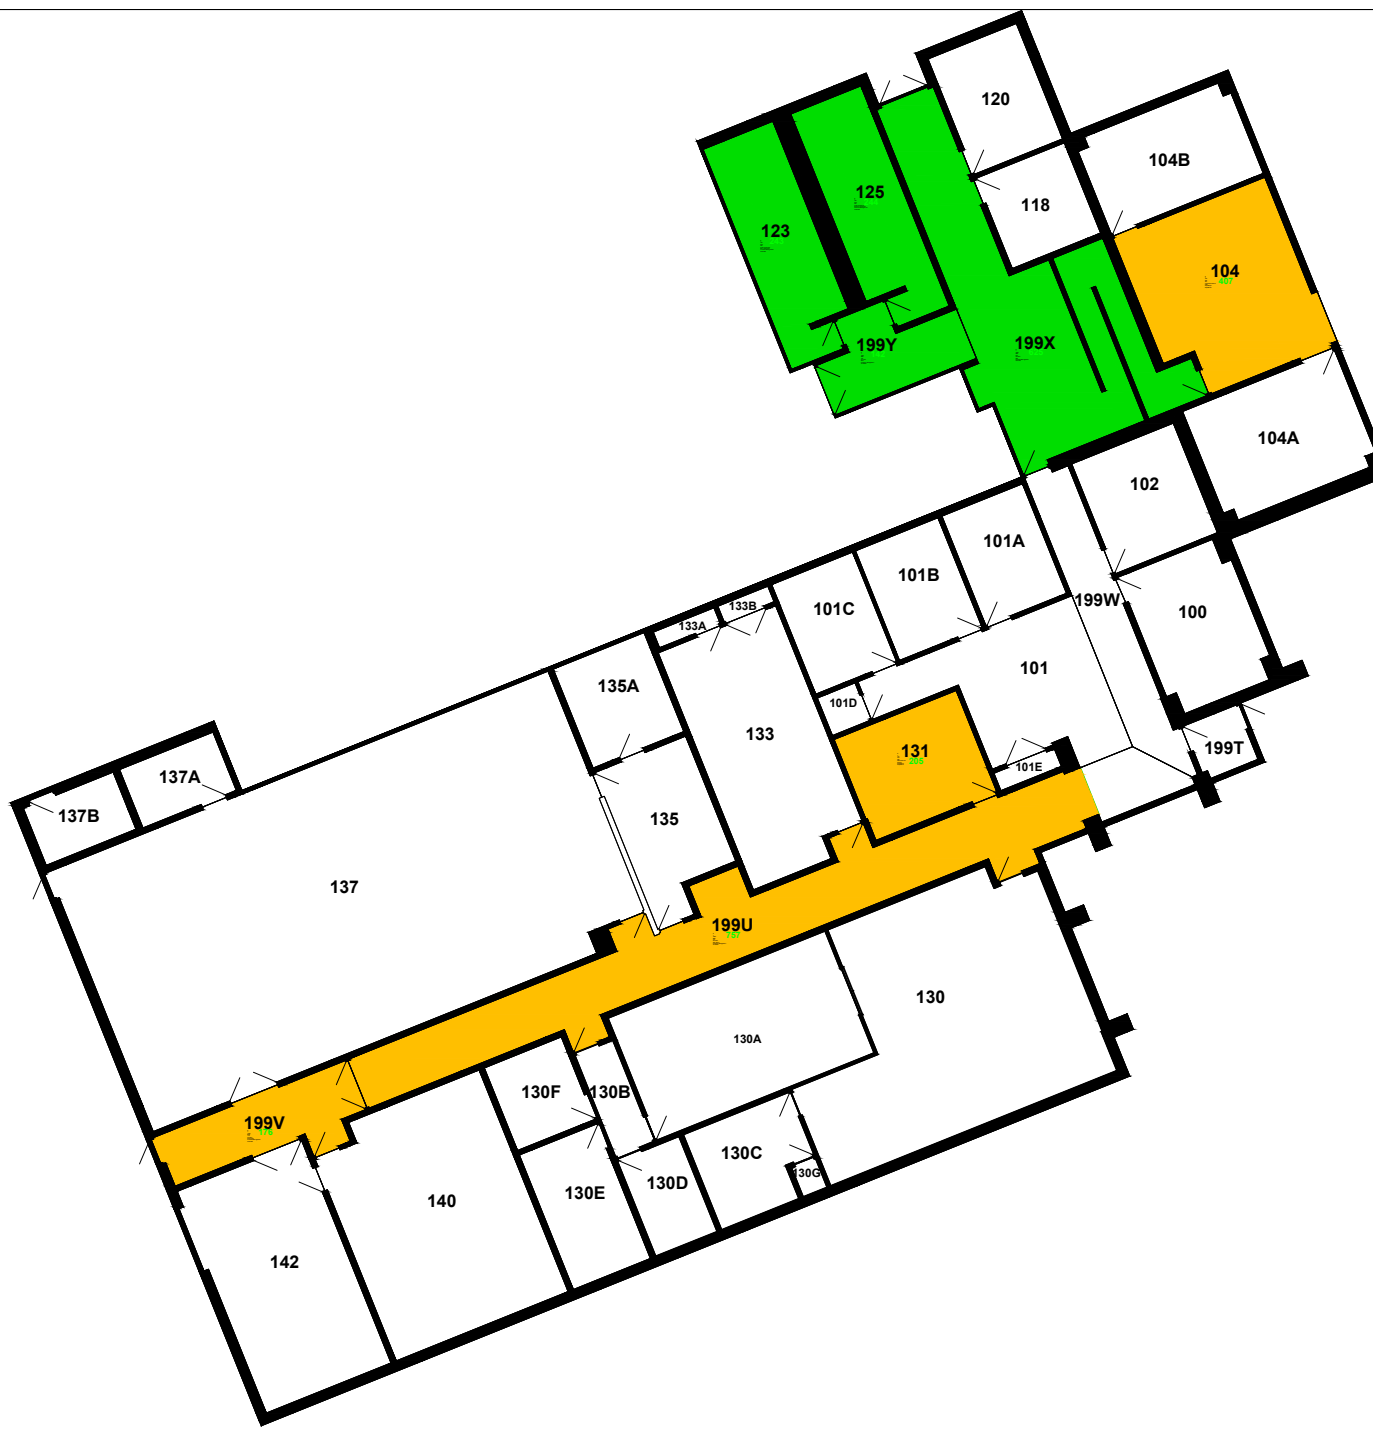

Harper College
1200 W. Algonquin Rd
Palatine, IL 60067
847 925-6000

Tornado Shelter - S-1
03/03/2016

- Private Access
- Public Access
- Level Door